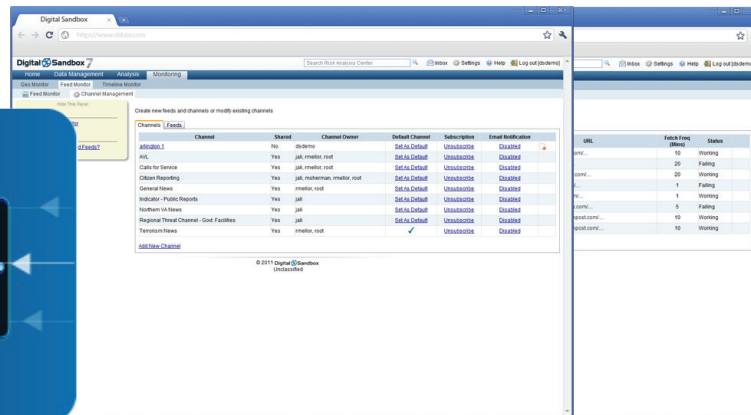

MOBILE COMMANDER

Powered by Digital  Sandbox 7

Specially developed for: Police, Fire, EM, Incident Commanders

Mobile situational awareness from anywhere 24/7.

How it works ▶

Public Safety Feeds Connector ▶
Connect to a wide variety of public safety systems and information sources

Mobile Commander Channel Manager ▶
Create and organize feeds into personalized command channels and prioritize information by user and context

Mobile Command on the iPad®
Highly interactive, personalized mobile command application correlates information from multiple public safety feeds

Features ▶

- ▶ **True mobile situational awareness** – Enable field commanders to have real time access to the same types of information typically limited to fixed operational command centers
- ▶ **Interactive monitoring features** – Designed to allow end users to quickly search, filter and drill down into details as needed
- ▶ **Advanced mobile analysis features** – Include blast effects analysis, ability to add geo feeds from the application, score cut off filtering, user defined distance filters and data refresh intervals
- ▶ **Secure** – Fine grained user and role based access control.