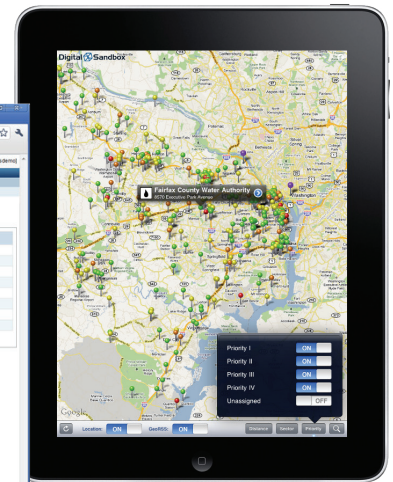

MOBILE COMMANDER

Powered by Digital  Sandbox 7

Specially developed for: Police, Fire, EM, Incident Commanders

Mobile situational awareness from anywhere 24/7.

How it works ▶

Public Safety Feeds Connector ▶
Connect to a wide variety of public safety systems and information sources

Mobile Commander Channel Manager ▶
Create and organize feeds into personalized command channels and prioritize information by user and context

Mobile Command on the iPad®
Highly interactive, personalized mobile command application correlates information from multiple public safety feeds

Features ▶

- ▶ **True mobile situational awareness** – Enable field commanders to have real time access to the same types of information typically limited to fixed operational command centers
- ▶ **Interactive monitoring features** – Designed to allow end users to quickly search, filter and drill down into details as needed
- ▶ **Advanced mobile analysis features** – Include blast effects analysis, ability to add geo feeds from the application, score cut off filtering, user defined distance filters and data refresh intervals
- ▶ **Secure** – Fine grained user and role based access control.

Integrate mobile incident reporting applications to your public safety operations

Situation Monitor

Developed especially for: Public safety command centers

Connect multiple public safety systems together for a common operational view